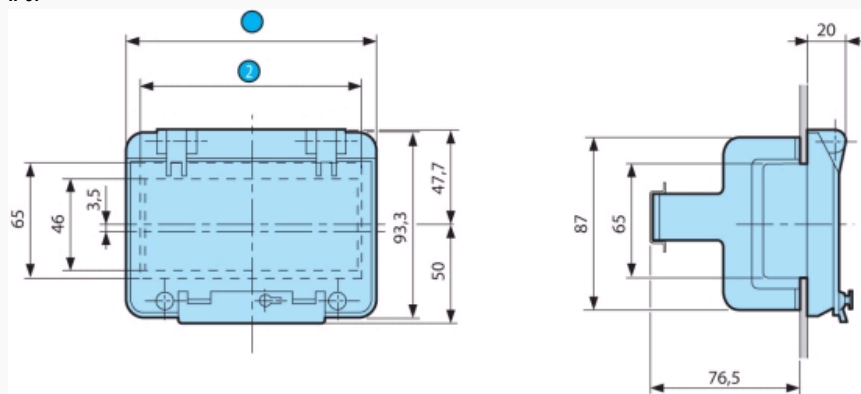

Faceplates MA Part number 89750160

- IP67 : sealing on front panel, panel-mounting of the Millennium 3
- .IP40 : direct access to the front of the controller, possibility of labelling (laser marking)

Part numbers

| Type | Description |
|-------------|---|
| 89750160 MA | IP67 sealed faceplate for the following products : - XD10 or CD12 |

Specifications

Dimensions (mm)

IP67

| N° | Legend |
|----|---|
| ① | 88750160 = 91 88750161 = 162 88750162 = 257.4 |
| ② | 88750160 = 76.5 88750161 = 147.5 88750162 = 248.5 |